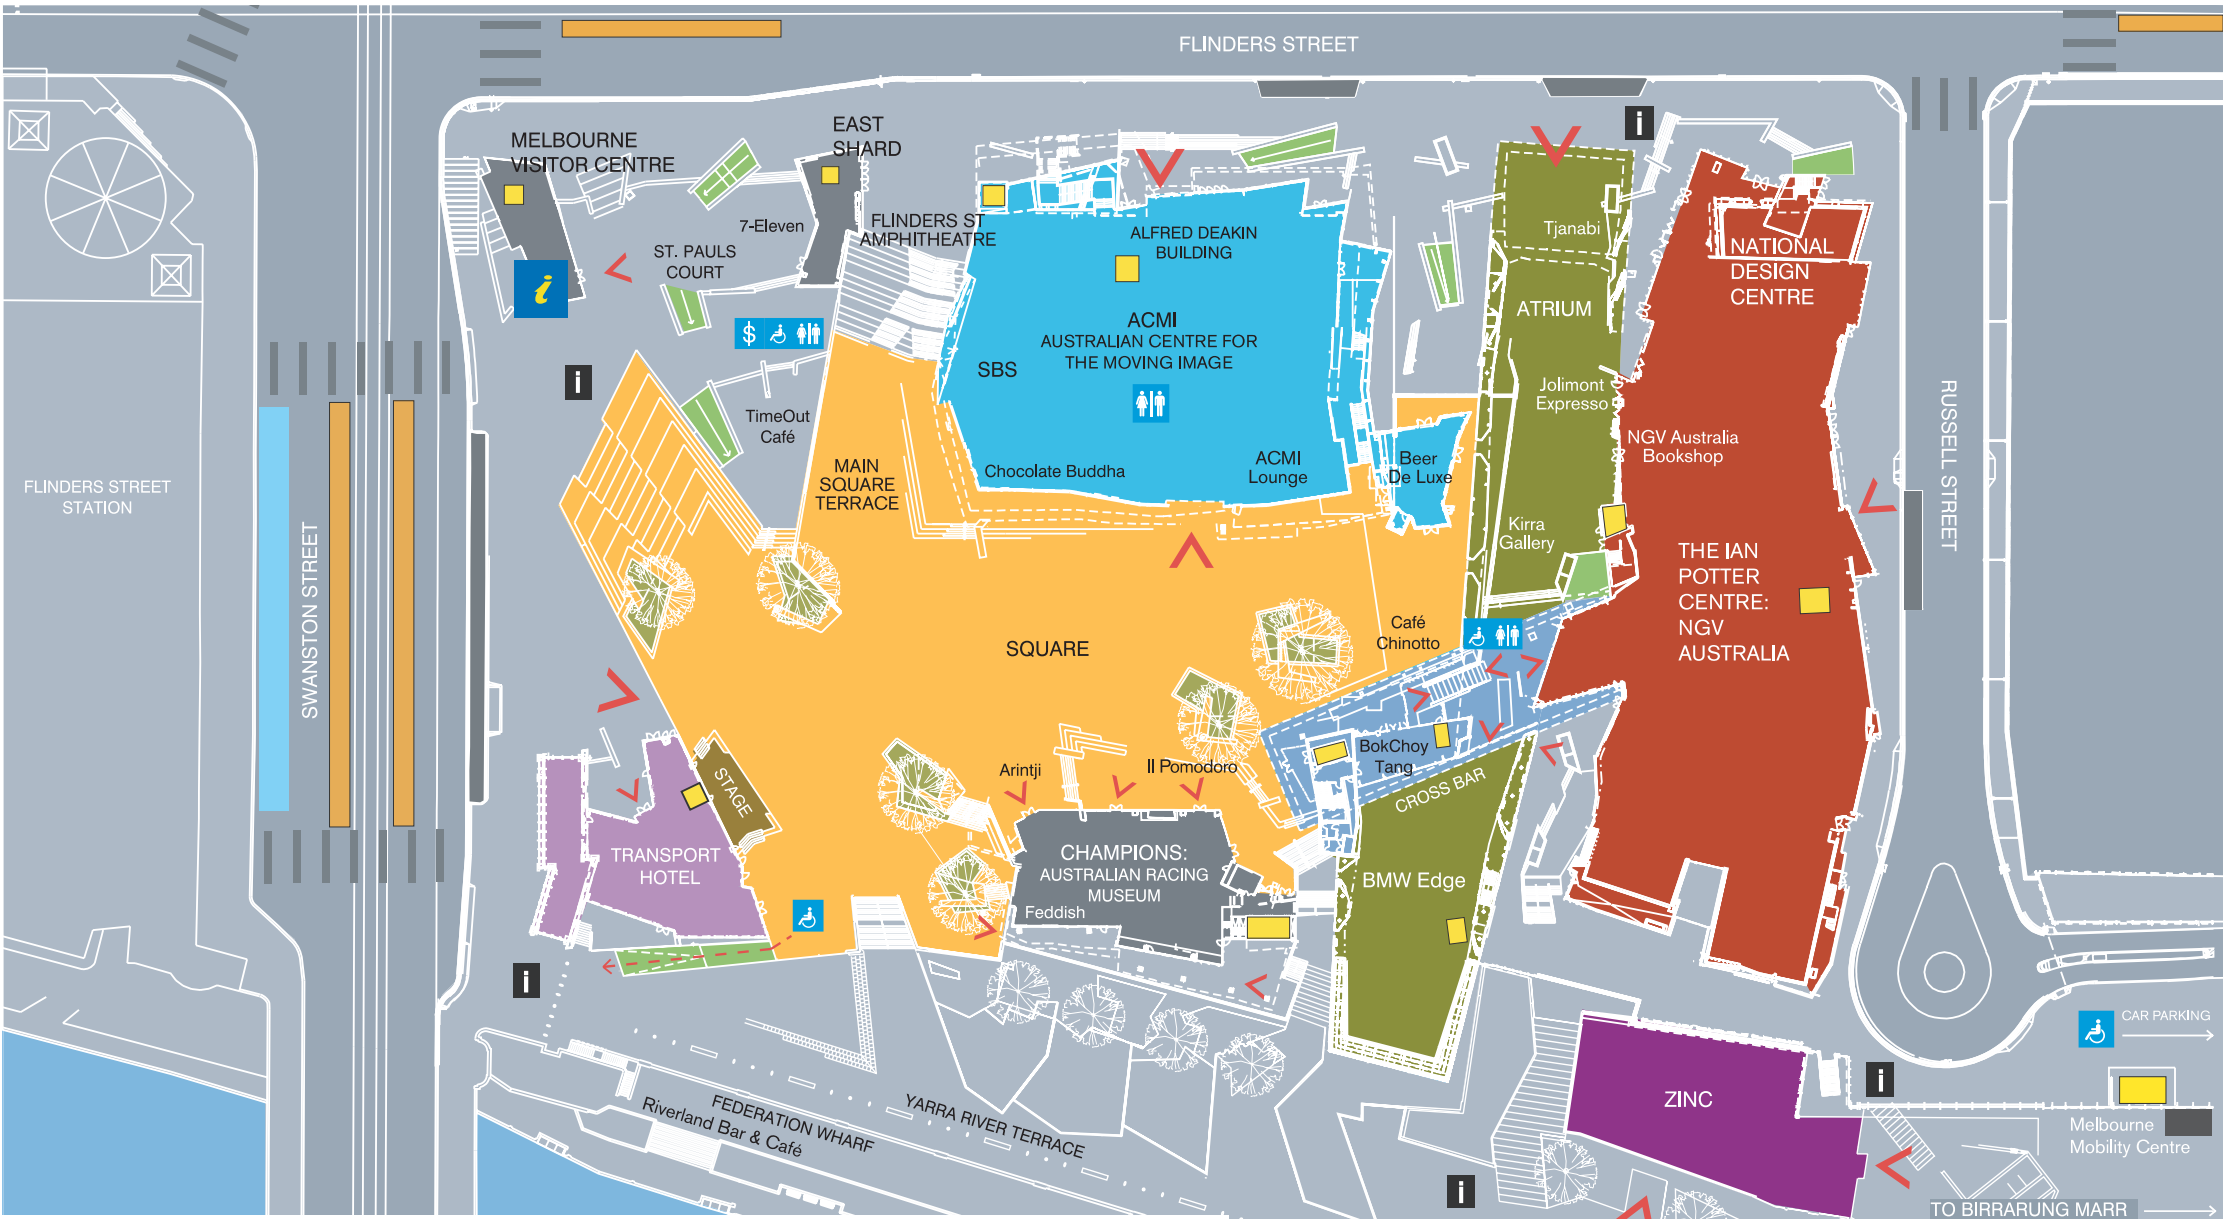

# FEDERATION SQUARE

-  ENTRY
-  RAMP
-  TRAM STOP
-  PEDESTRIAN CROSSING
-  ATM
-  LIFT
-  TAXI
-  DROP OFF PICK-UP ZONE
-  PUBLIC TOILET
-  INFORMATION COLUMN

 CAR PARKING  
 Melbourne Mobility Centre  
   
 TO BIRRARUNG MARR ArtPlay